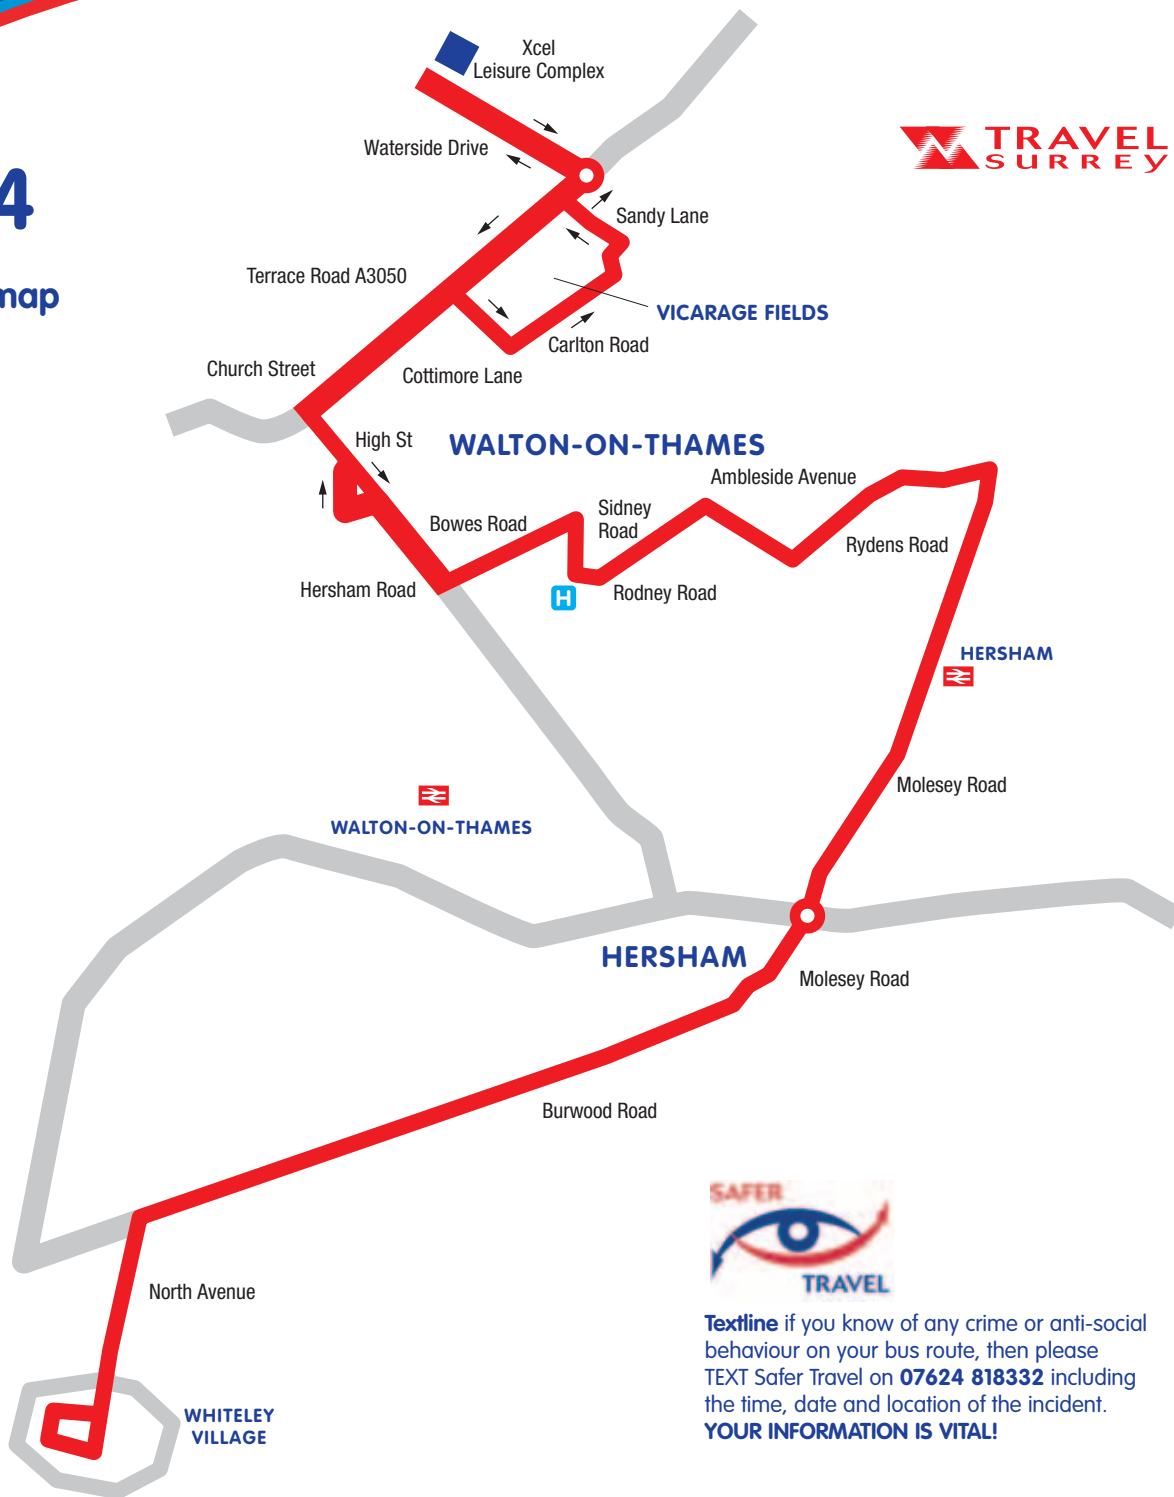

564

Route map

564

ROUTE 564 BUS TIMES

Whiteley Village, Hershams,
Walton-on-Thames, Vicarage Fields,
Xcel Leisure Complex

Textline if you know of any crime or anti-social behaviour on your bus route, then please TEXT Safer Travel on **07624 818332** including the time, date and location of the incident.
YOUR INFORMATION IS VITAL!

1st September 2007
New Timetable