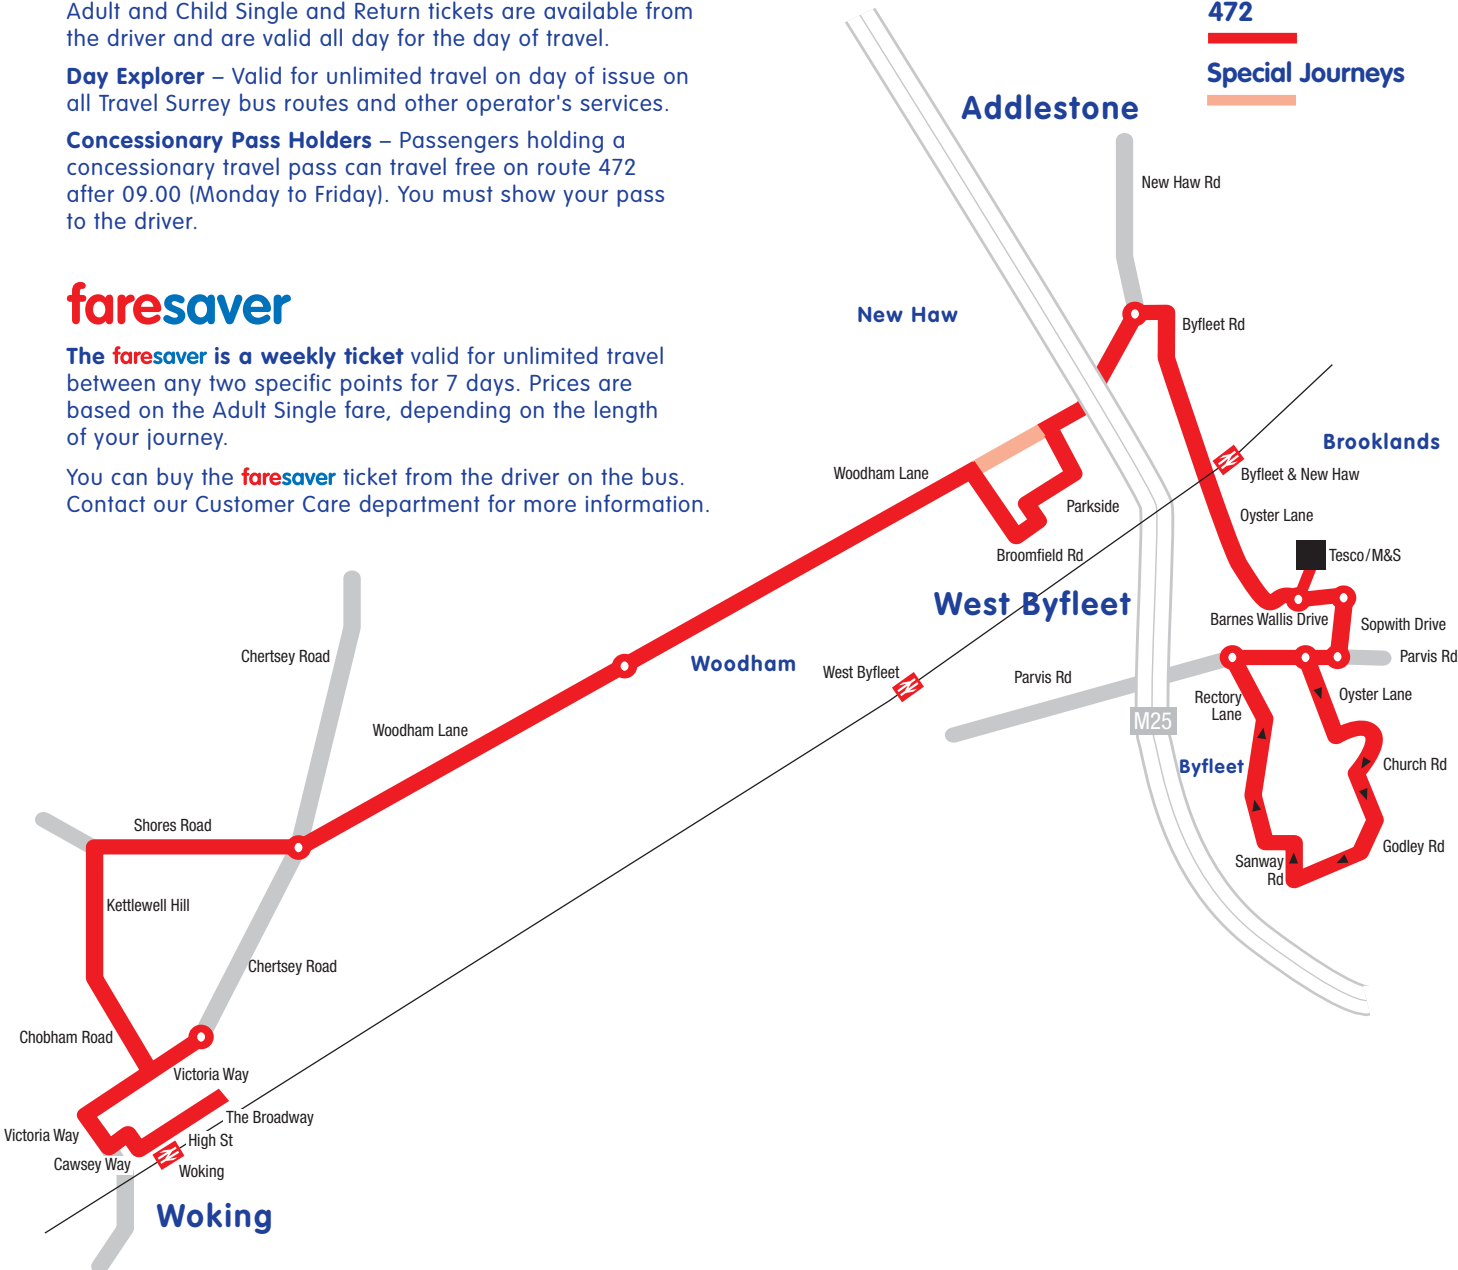

Tickets

Travel Surrey offers a range of tickets for use on route 472. Adult and Child Single and Return tickets are available from the driver and are valid all day for the day of travel.

Day Explorer – Valid for unlimited travel on day of issue on all Travel Surrey bus routes and other operator's services.

Concessionary Pass Holders – Passengers holding a concessionary travel pass can travel free on route 472 after 09.00 (Monday to Friday). You must show your pass to the driver.

faresaver

The **faresaver** is a weekly ticket valid for unlimited travel between any two specific points for 7 days. Prices are based on the Adult Single fare, depending on the length of your journey.

You can buy the **faresaver** ticket from the driver on the bus. Contact our Customer Care department for more information.

Route map

472

Special Journeys

ROUTE 472 BUS TIMES

Woking, Kettlewell Hill, Woodham, New Haw, Brooklands, Byfleet