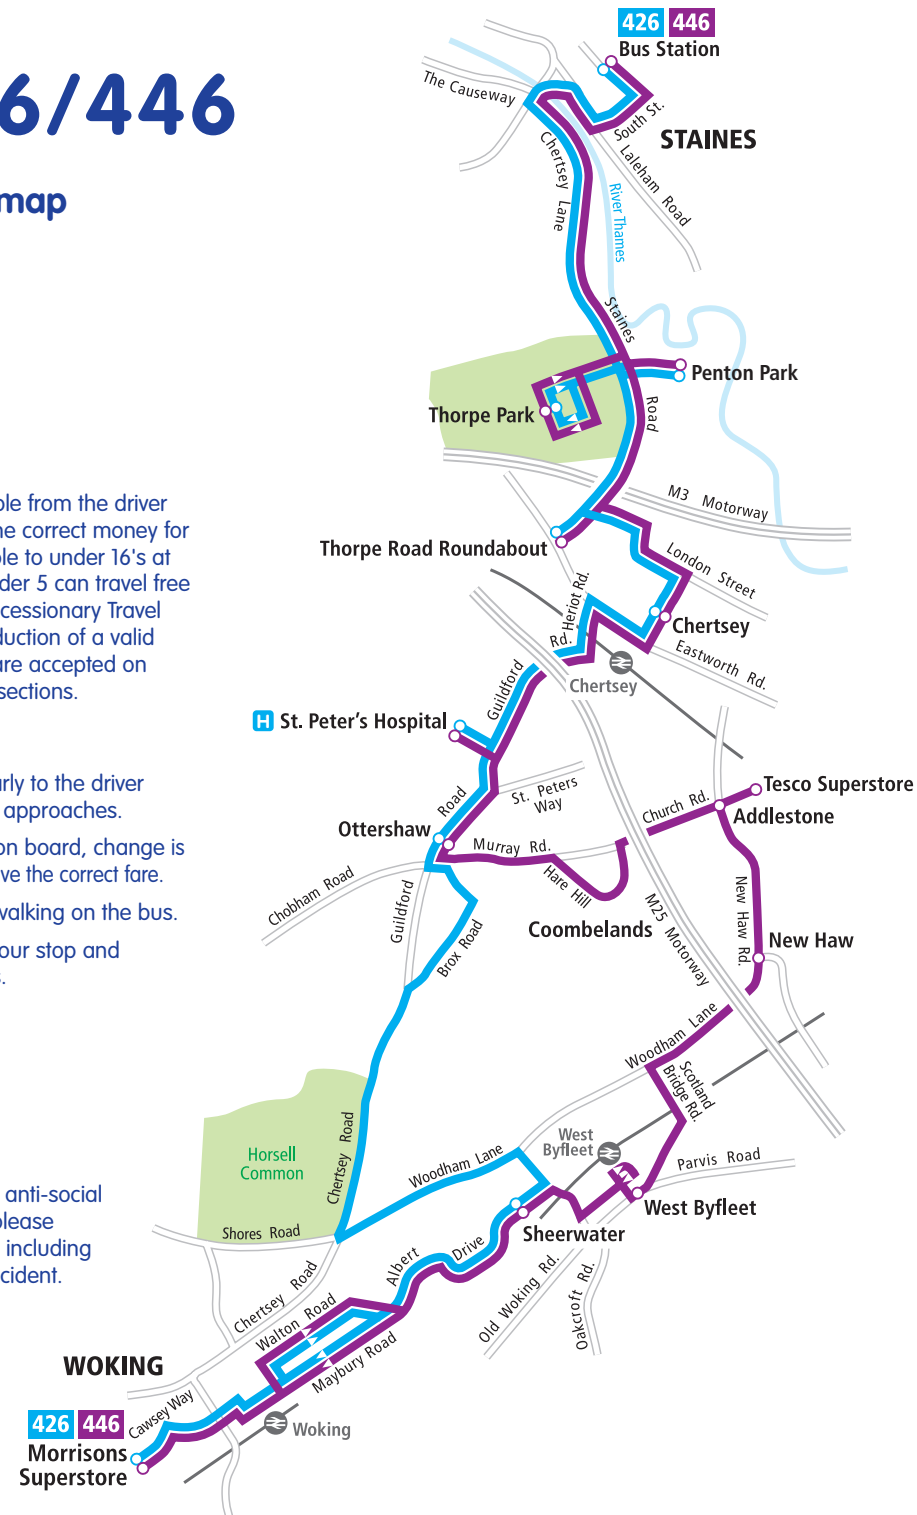

For timetable details of all bus services in Surrey visit www.surreycc.gov.uk/buses

426/446

Route map

426

446

Tickets

Single and Return tickets are available from the driver and are valid all day. Please have the correct money for your journey. Child fares are available to under 16's at half the adult fare. Only Children under 5 can travel free (with a fare paying passenger). Concessionary Travel Pass holders can travel free on production of a valid pass for the journey. Return tickets are accepted on routes 451, 461 and 471 on parallel sections.

Catching the bus

- Go to a 426/446 stop, signal clearly to the driver that you want the bus as the bus approaches.
- Pay your fare to the driver when on board, change is available, but it would help if you have the correct fare.
- Please hold the handrails whilst walking on the bus.
- Press the bell once as you near your stop and remain seated until the bus stops.

Textline if you know of any crime or anti-social behaviour on your bus route, then please TEXT Safer Travel on **07624 818332** including the time, date and location of the incident.
YOUR INFORMATION IS VITAL!

ROUTE 426/446 BUS TIMES

426 Staines, Thorpe Park, Chertsey, St Peter's Hospital, Ottershaw, Sheerwater, Woking

446 Staines, Thorpe Park, Chertsey, St Peter's Hospital, Ottershaw, Coombelands, Addlestone, New Haw, West Byfleet, Sheerwater, Woking