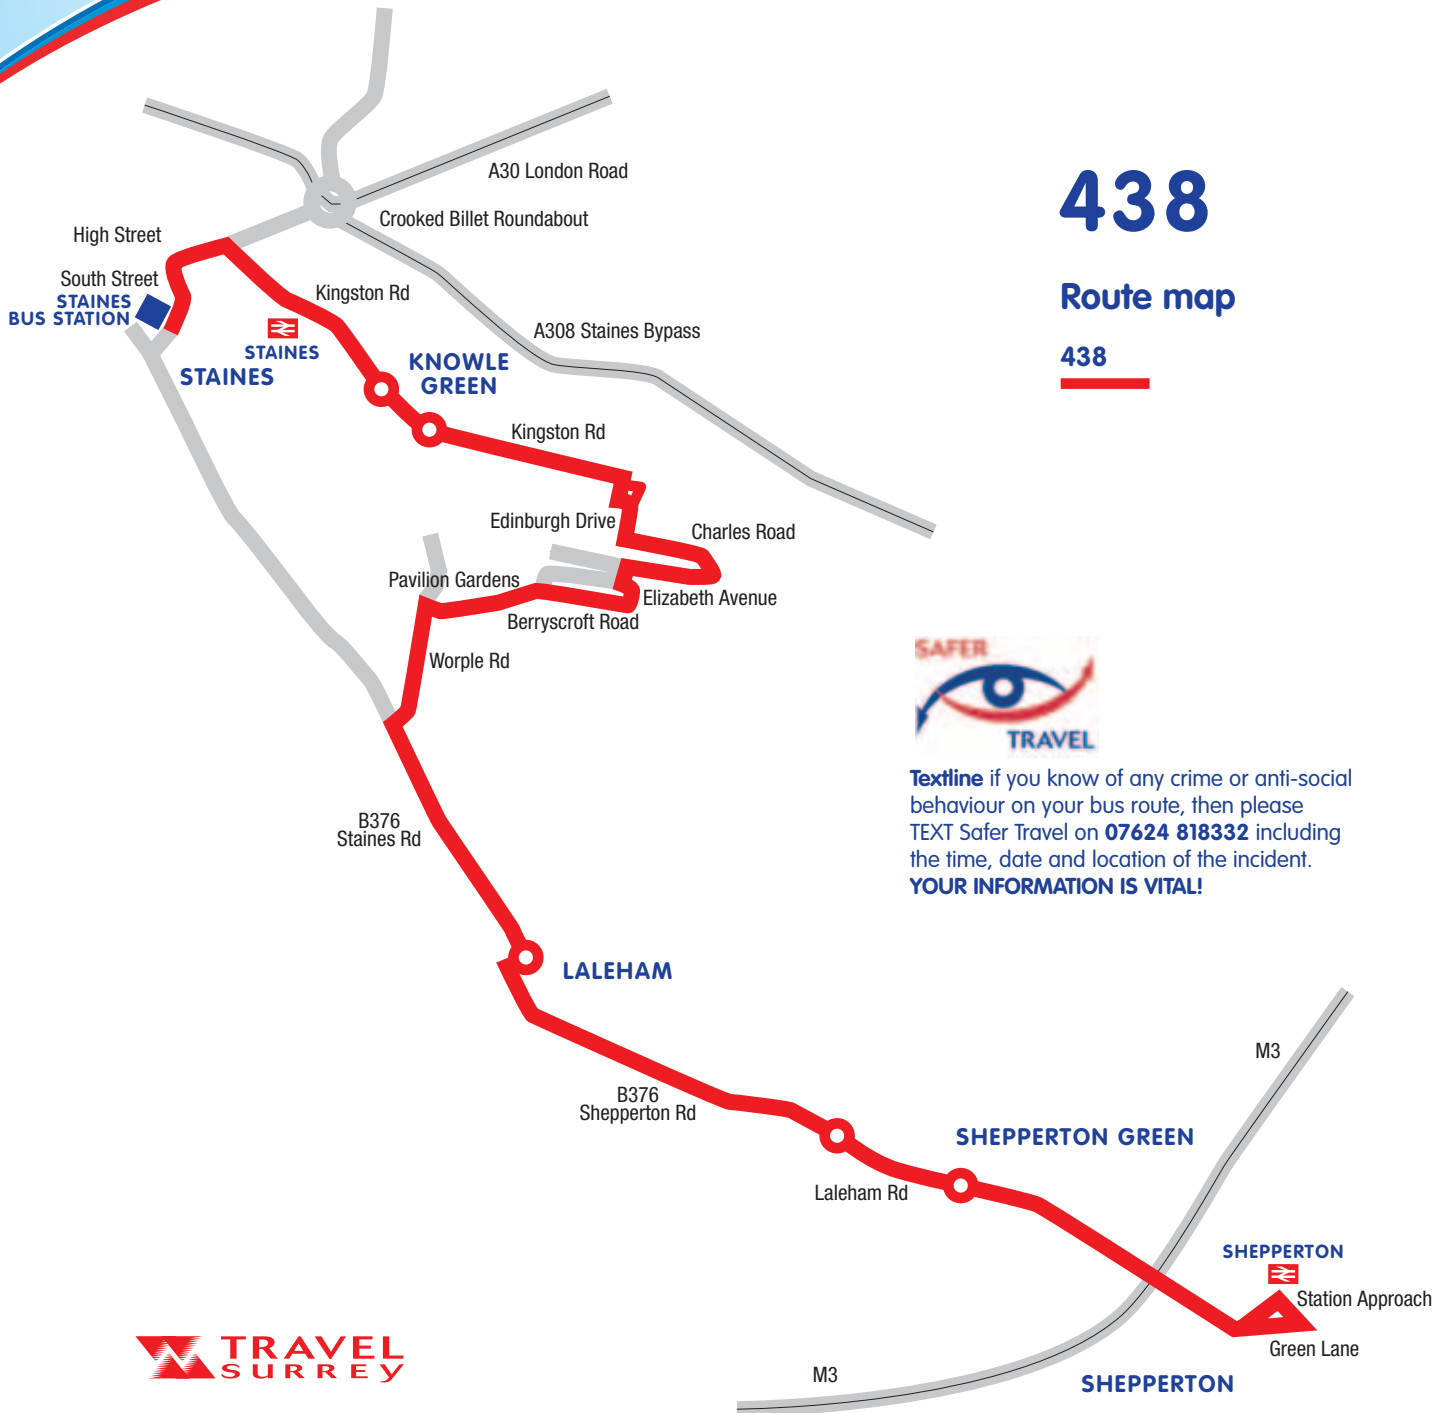

ROUTE 438
BUS TIMES

Staines, Royal Estate, Laleham, Shepperton Green, Shepperton

Operated on behalf of

1st September 2007

438

Route map

438

Textline if you know of any crime or anti-social behaviour on your bus route, then please TEXT Safer Travel on **07624 818332** including the time, date and location of the incident. **YOUR INFORMATION IS VITAL!**